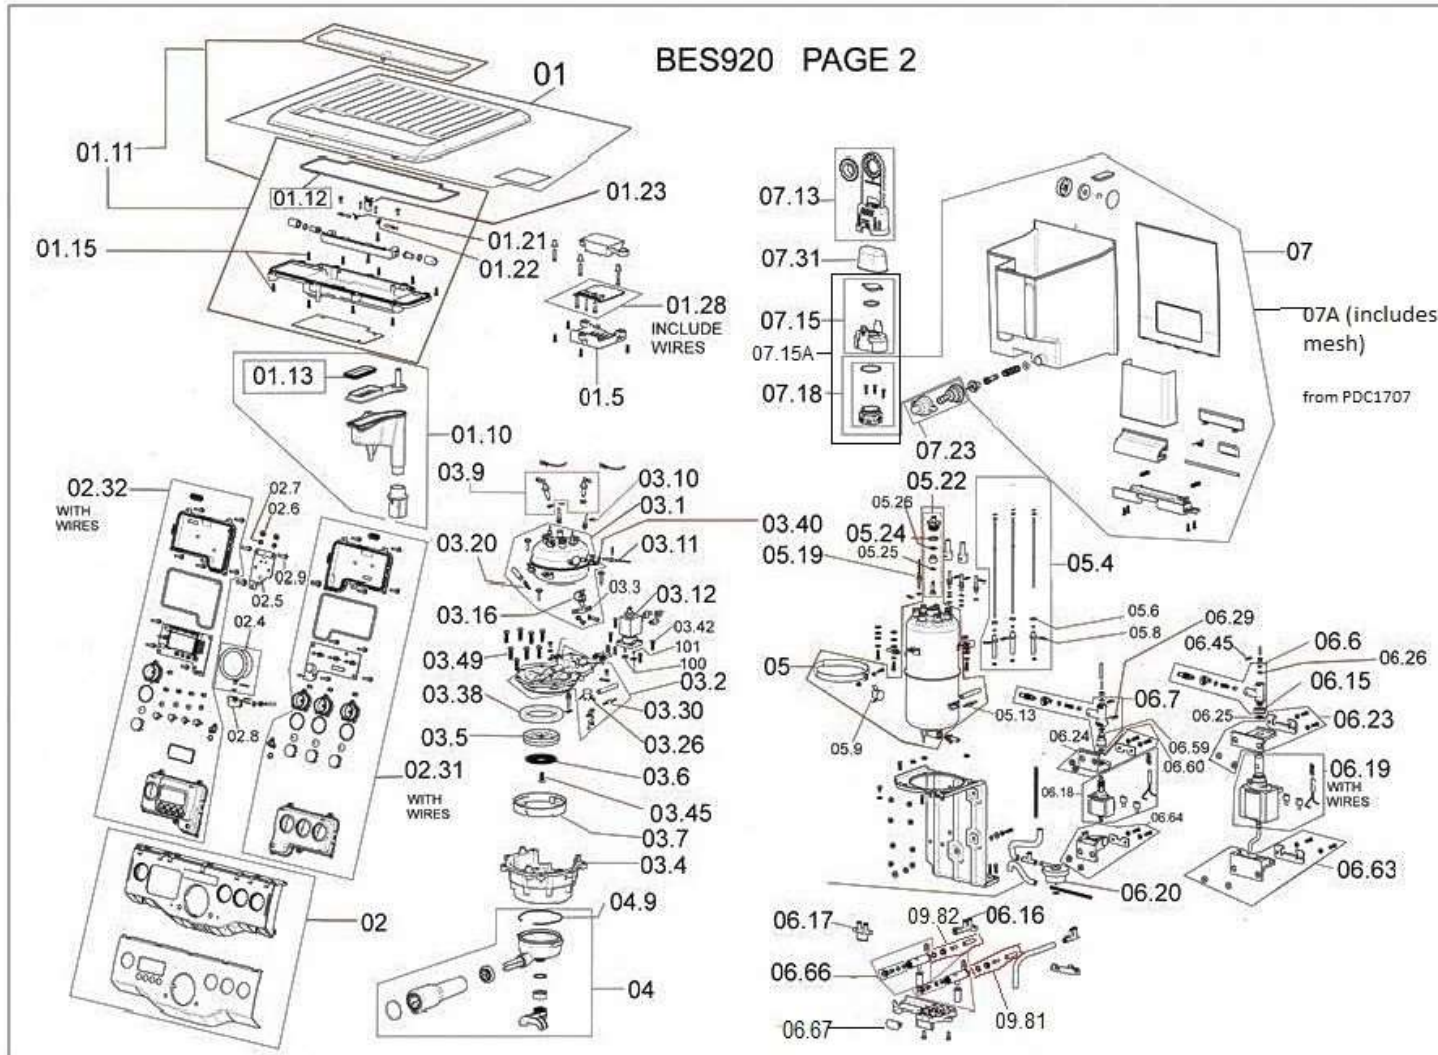

Exploded View - page 2