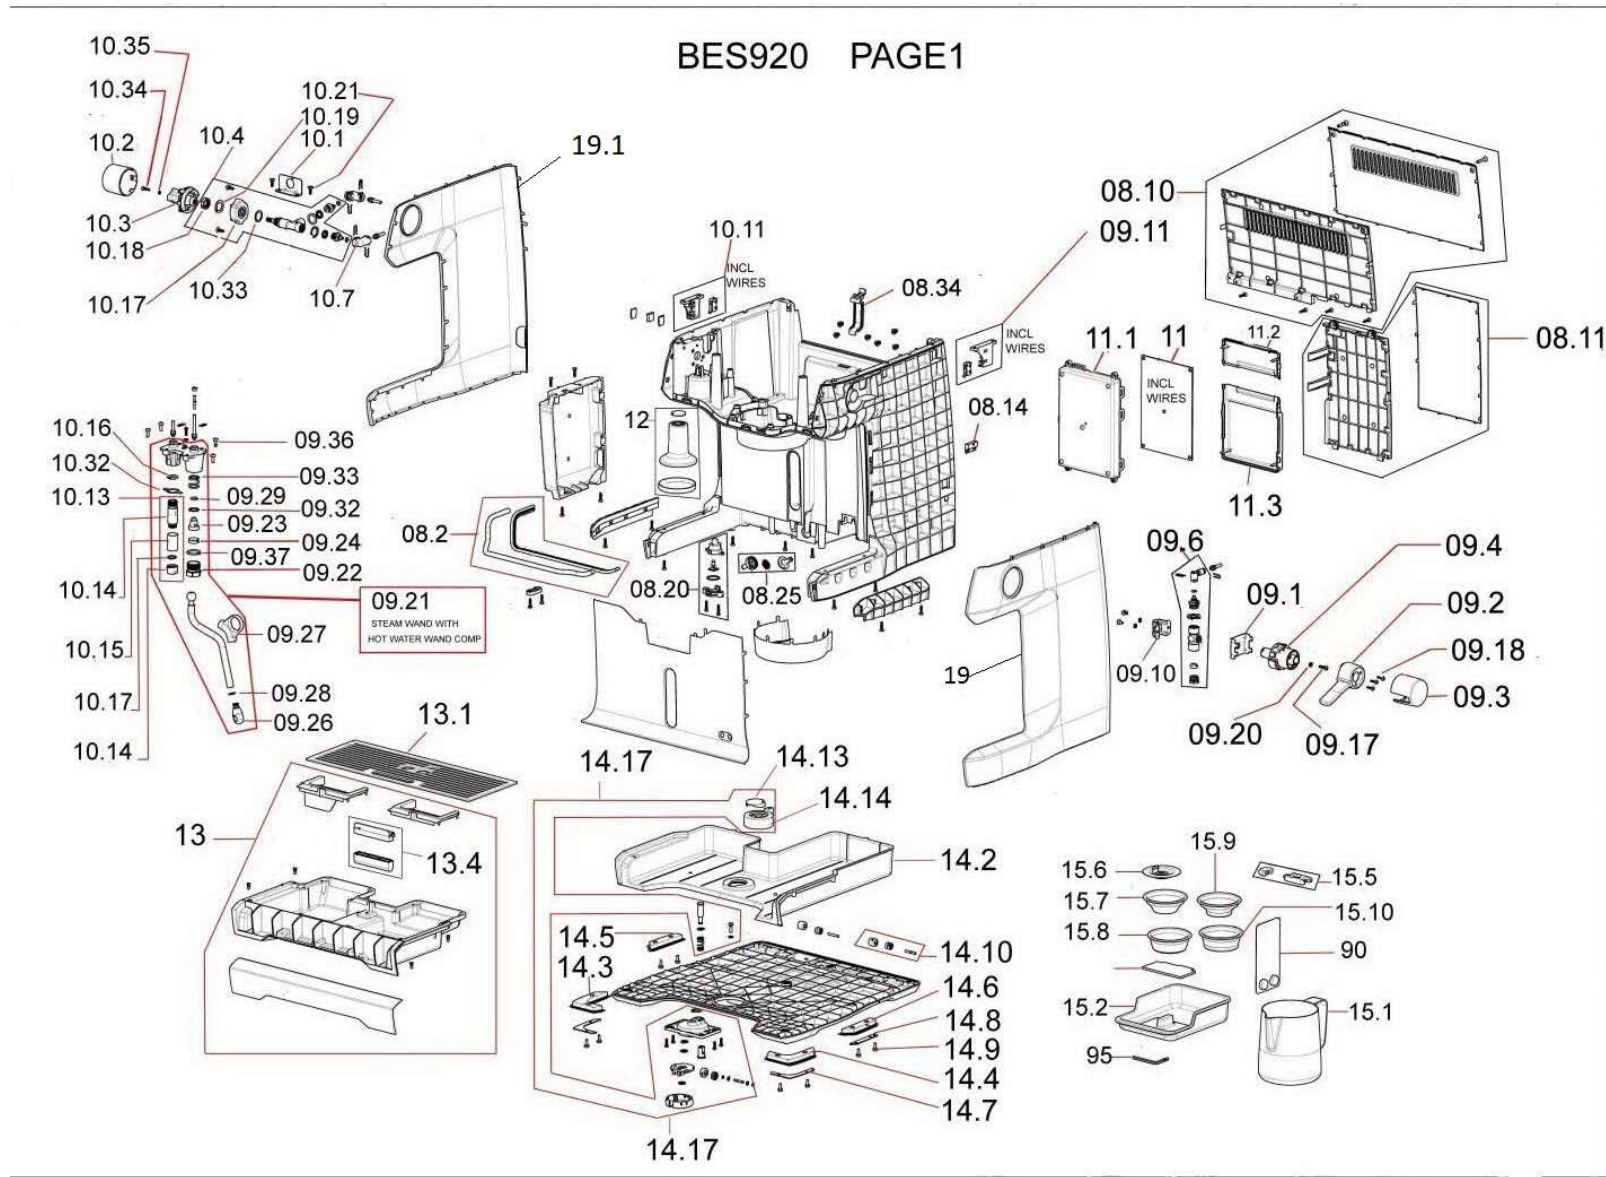

15.7	SP0016051	FILTER 1CUP SINGLE WALL 58MM	BES920 ALL COLOURS	AUS, NZL, USA, CAN, GBR, EU, KOR	
15.8	SP0001880	FILTER 2CUP SINGLE WALL 58MM	BES920 ALL COLOURS	AUS, NZL, USA, CAN, GBR, EU, KOR	
15.9	SP0001765	FILTER 1CUP DUAL WALL 58MM	BES920 ALL COLOURS	AUS, NZL, USA, CAN, GBR, EU, KOR	
19	SP0025486	SIDE PANEL RIGHT-BSS	BES920BSS	AUS, NZL, USA, CAN, GBR, EU, KOR	
19.1	SP0026423	SIDE PANEL LEFT-BSS	BES920BSS	AUS, NZL, USA, CAN, GBR, EU, KOR	
19	SP0025487	SIDE PANEL RIGHT-BKS	BES920BKS	AUS, NZL, USA, CAN, GBR, EU	
19.1	SP0026424	SIDE PANEL LEFT-BKS	BES920BKS	AUS, NZL, USA, CAN, GBR, EU	
19	SP0025488	SIDE PANEL RIGHT-CRN	BES920CRN	AUS, NZL, USA, CAN, GBR, EU	
19.1	SP0026425	SIDE PANEL LEFT-CRN	BES920CRN	AUS, NZL, USA, CAN, GBR, EU	
19	SP0100546	PANEL RIGHT SIDE, BTR	BES920BTR	GBR, EU, AUS, NZL	
19.1	SP0100547	PANEL LEFT SIDE, BTR	BES920BTR	GBR, EU, AUS, NZL	
20	SP0024456	WIRE CONNECTOR CE-2	BES920 ALL COLOURS	AUS, NZL, USA, CAN, GBR, EU, KOR	
21	SP0024457	CONNECTOR CE-5	BES920 ALL COLOURS	AUS, NZL, USA, CAN, GBR, EU, KOR	
45	SP0001881	HARD WATER TEST STRIP	BES920 ALL COLOURS	AUS, NZL, USA, CAN, GBR, EU, KOR	
95	SP0001523	HEXAGON-ALLEN KEY - TOOL	BES920 ALL COLOURS	AUS, NZL, USA, CAN, GBR, EU, KOR